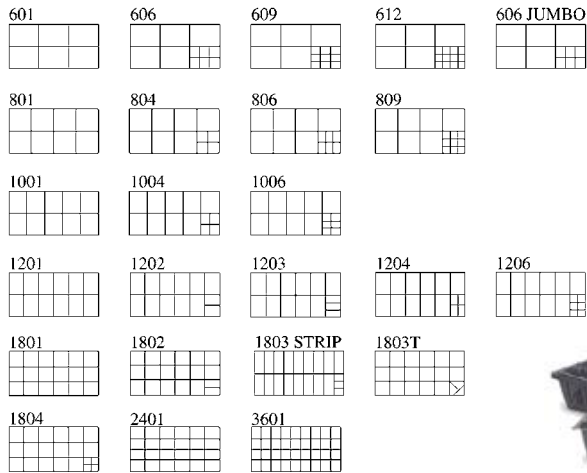

BEDDING INSERTS

ITML INSERTS offer a compact, efficient packaging system with easy de-nesting. All Traditional series inserts are 10.5" x 21" x 2.25". The 606 Jumbo is 10.5" x 21" x 3.25".

INSERTS	PACK/ CASE	PRICE PER 1000 (\$)		
		1-4 cs	5-24 cs	25-49 cs
All Traditional Inserts	100			
606 Jumbo	100			

ITML TRUE SERIES INSERTS are actual 10" x 20" measurements. Regular depth inserts are 2.75" deep so there is no loss of soil volume compared to the Traditional series.

Regular Depth

True Inserts Available:

224	1201	1802
412	1203	1803
804	1204	1804
806	1206	

PACK/ INSERTS	PRICE PER 1000 (\$)			
	CASE	1-4 cs	5-24 cs	25-49 cs
224 (Half pack) & 412 (Quarter pack)	80			
All regular depth True inserts	100			
306 Deep	100			
309 Deep	100			
606 Deep	100			
906 Deep	100			
1801 Deep	100			